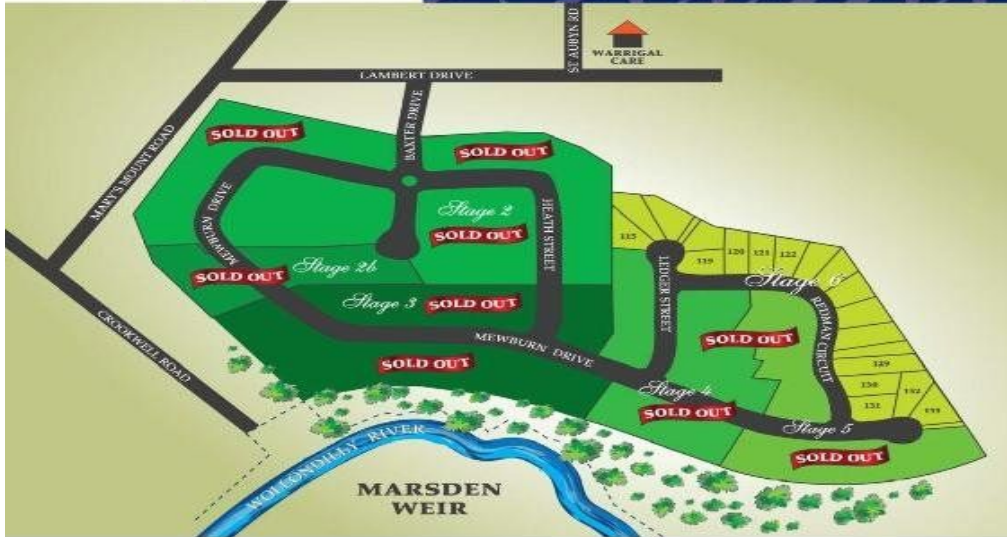

Stage 6 Belmore Estate