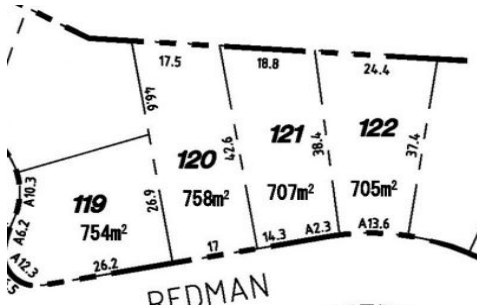

Stage 6 Belmore Estate